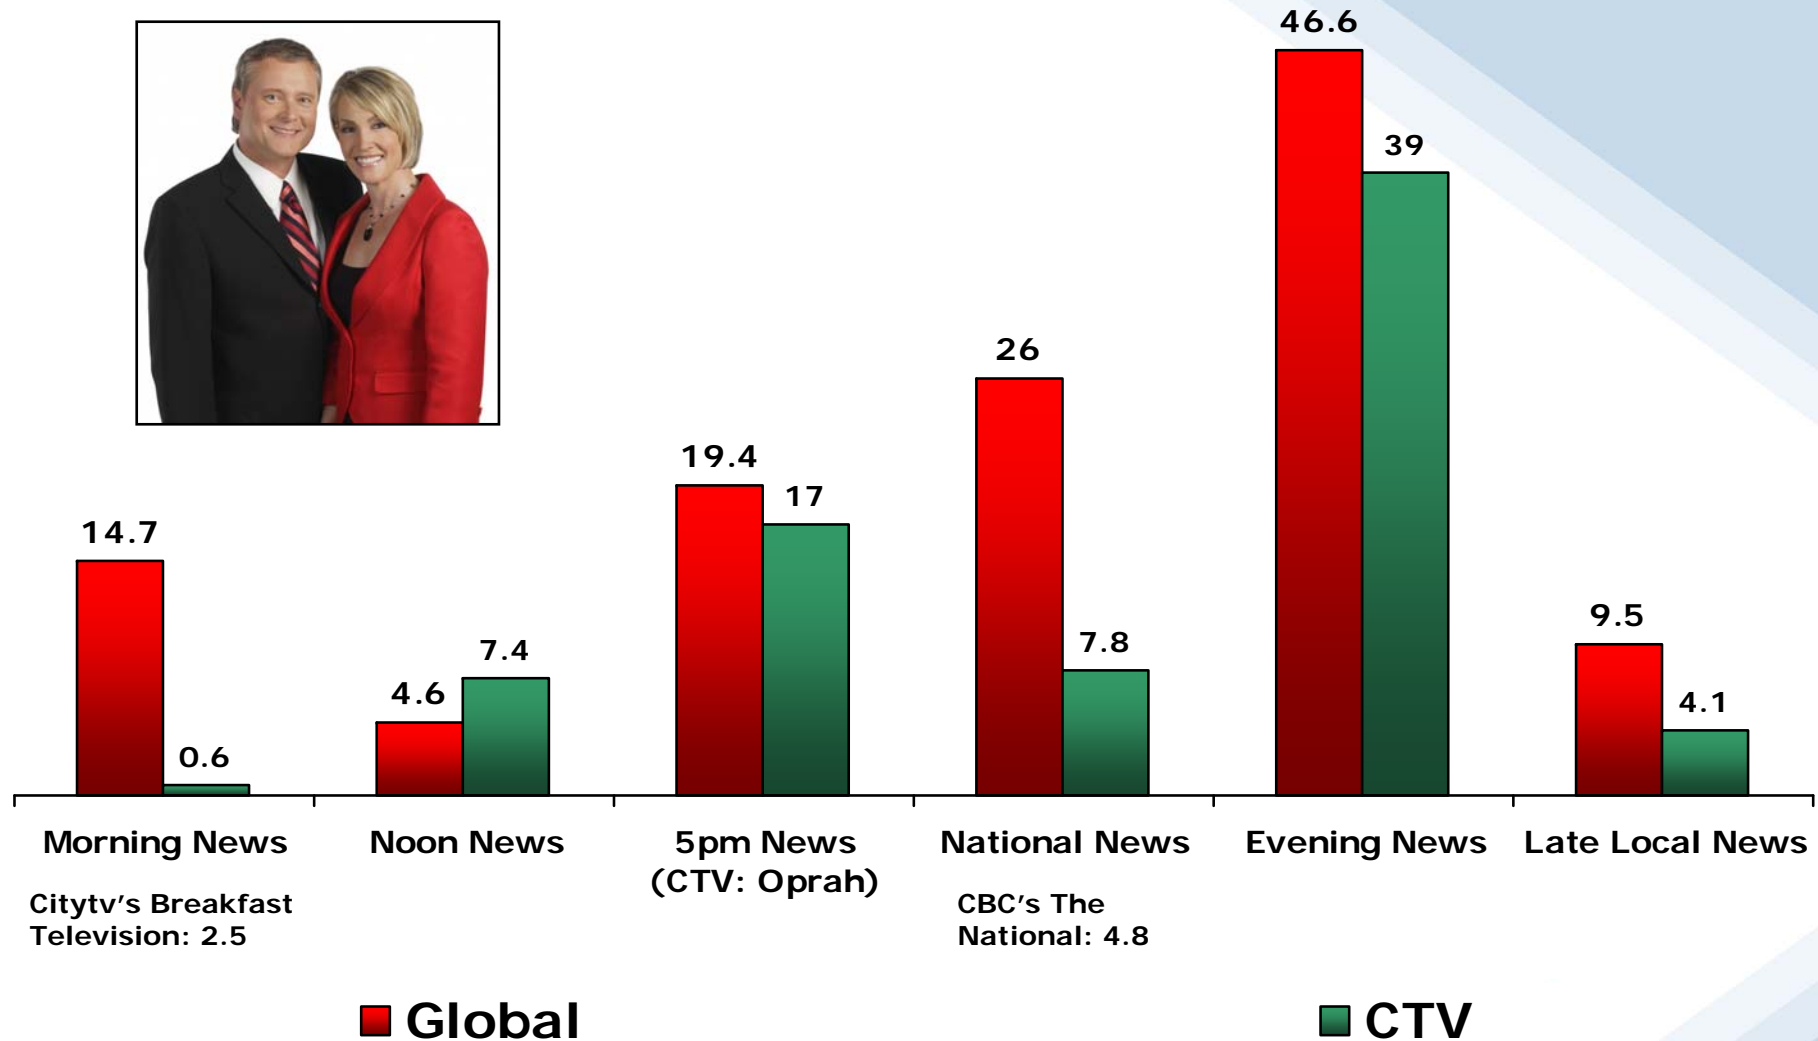

GLOBAL EDMONTON NEWS: CLEAR-CUT WINNER!

A25-54 – Average Quarter Hour Audience (000)

Global Newscast vs. Equivalent CTV Program:

GLOBAL EDMONTON NEWS: CLEAR-CUT WINNER!

A25-54 – Rating (%)

Global Newscast vs. Equivalent CTV Program: