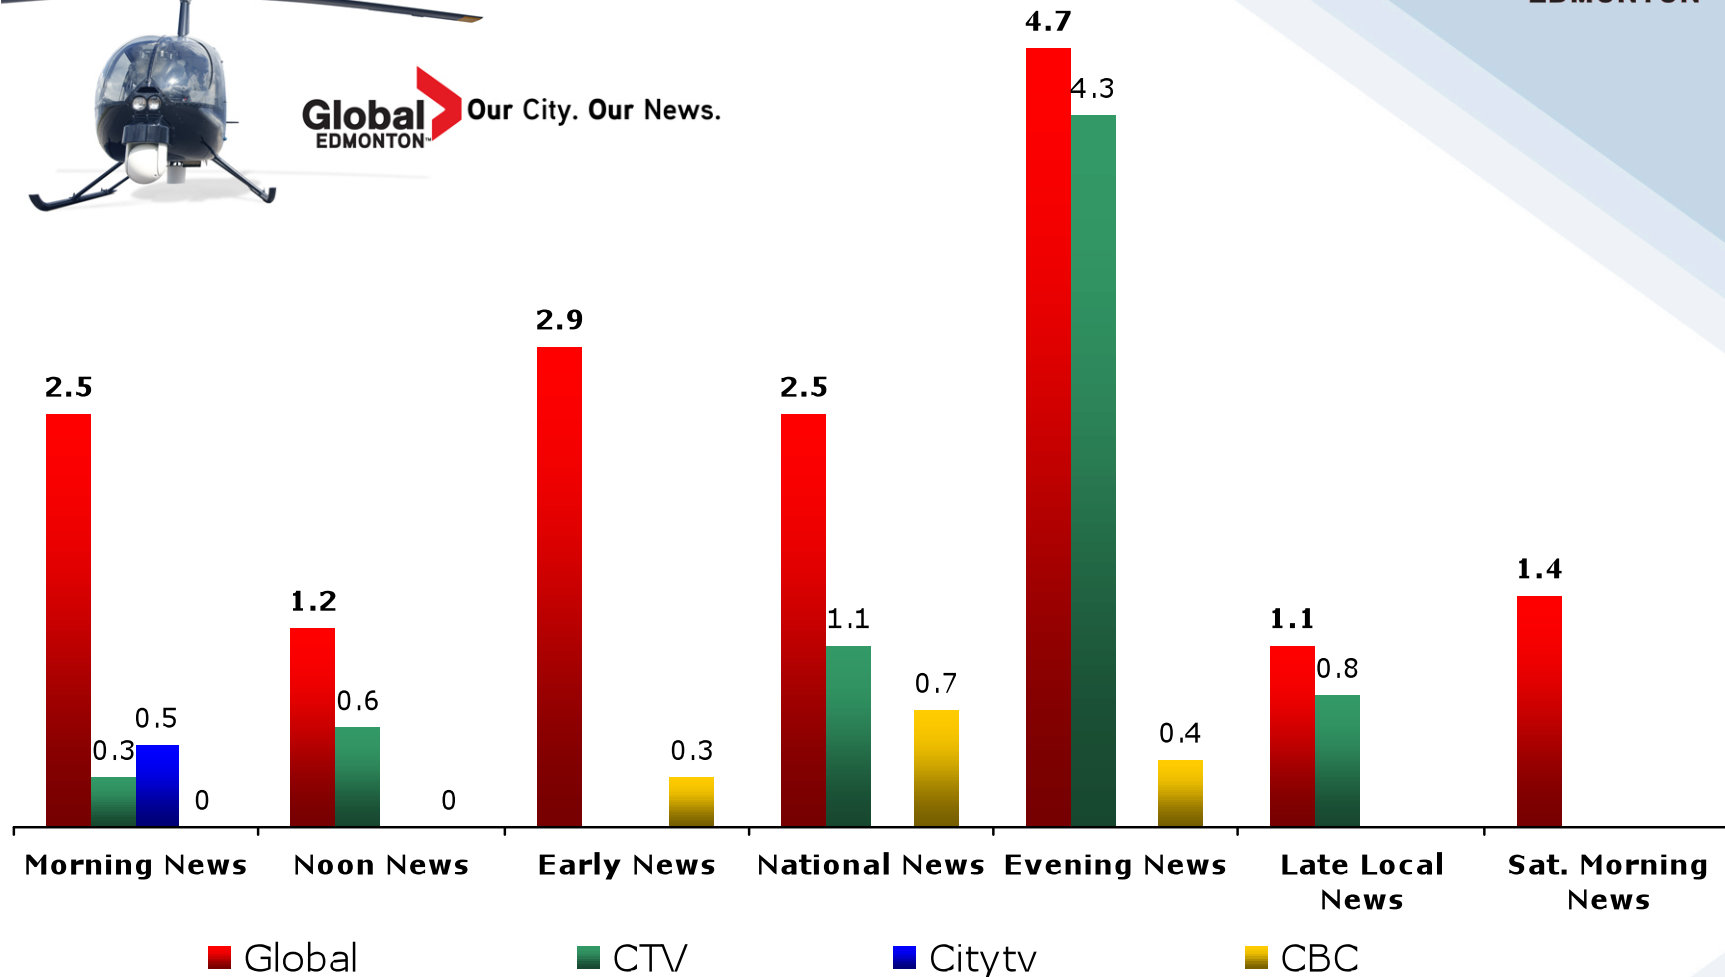

Global News is Edmonton's #1 News Source

A18-49, Edmonton News Ratings

Edmonton EM - Fall 2010

Source: BBM Diary data, Fall 2010, M-Su (where applicable), Edmonton EM

Note: 5pm on CTV is Oprah (Rating: 2.8)