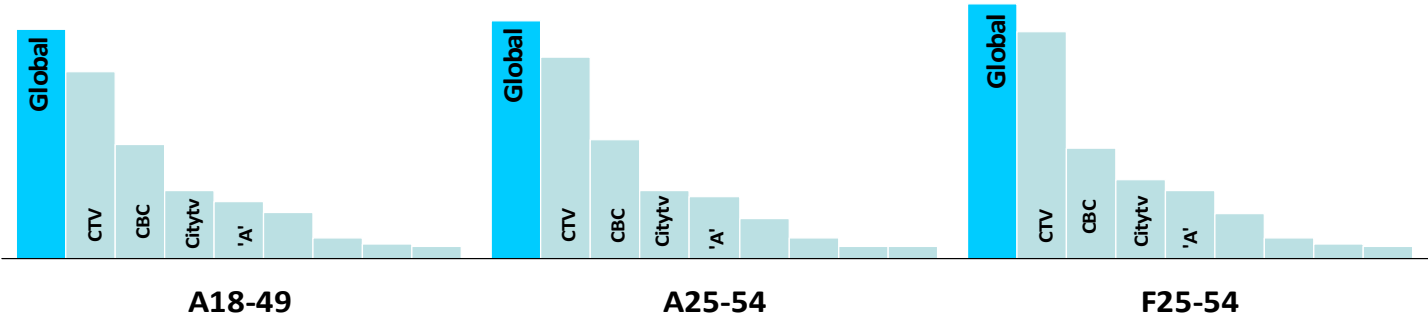

GLOBAL BC CONTINUES TO DOMINATE DAYS & NIGHTS

SHARE HOURS TUNED %, PRIMETIME, MO-SU, 6PM-11PM

SHARE HOURS TUNED %, ALL DAY, MO-SU, 2AM-2AM

Source: BBM Canada PPM, Vancouver EMA, Fall 2010 (Sep 13-Jan 19)/Spring 2011 (Jan 3-April 10)