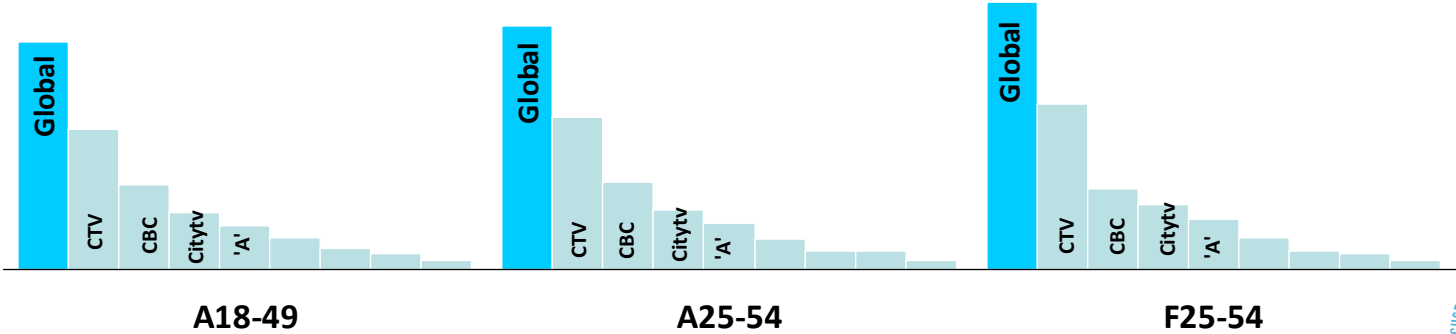

GLOBAL BC CONTINUES TO DOMINATE DAYS & NIGHTS

SHARE HOURS TUNED %, PRIMETIME, MO-SU, 6PM-11PM

SHARE HOURS TUNED %, ALL DAY, MO-SU, 2AM-2AM

Source: BBM Canada PPM, Vancouver EMA, Fall 2010 (Sep 13-Jan 19)/Spring 2011 (Jan 3-April 10)