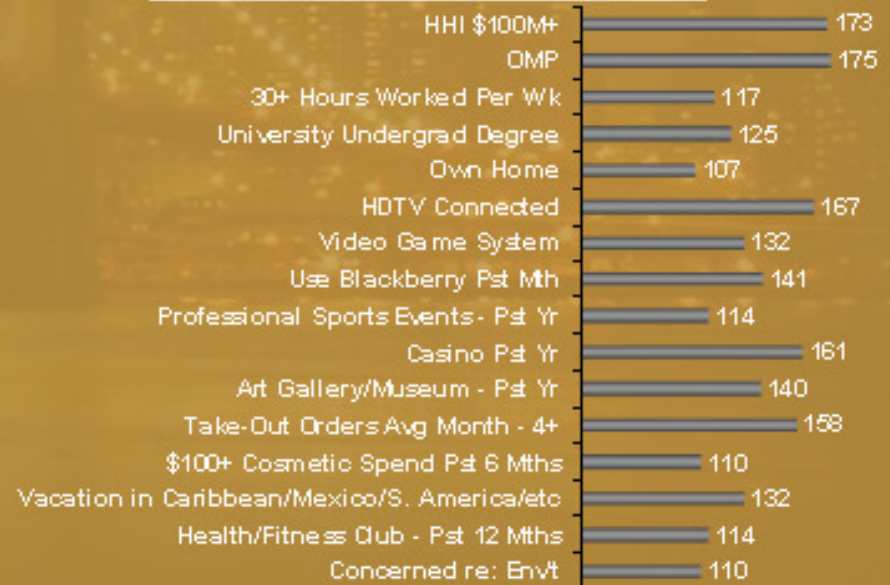

## Upcoming Highlights

Betty White (May 8)

**Betty White** will be hosting a very special SNL on **May 8!** A viral campaign entitled "Betty White To Host SNL (Please?)" attracted the attention of producers when nearly 500,000 people joined the petition on Facebook.

Other upcoming hosts include **Tina Fey** and **Ryan Phillippe!** **Saturday Night Live in the 2000s** special airs April 15!

SNL viewers are 75% more likely to be owners, managers or professionals

Saturday Night Live - Qualitative Profile (A18-49)