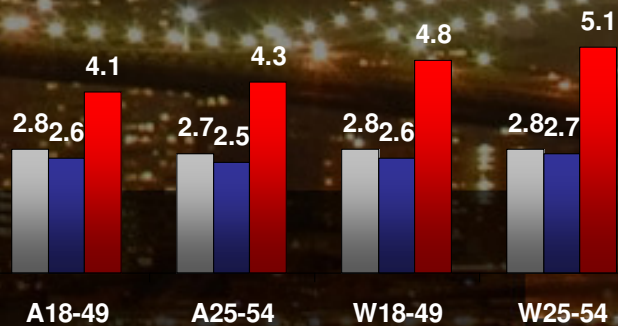

# Live from New York!

35 seasons of cutting-edge comedy, and still going strong!

## Great momentum into Spring 2010!

SNL Toronto EM Achievements (BBM Canada PPM Data)

■ FL09 Actuals (Sept 14 - Dec 20/09)  
 ■ SP10 STD Actuals (Jan 4 - Mar 13/10)  
 ■ Mar 13/10

- SNL's March 13 episode with host Jude Law and musical guest Pearl Jam **exceeded the SP10 STD average by 58% for A18-49 and 88% for W25-54!**
- Overall, SNL is **meeting estimates** across the four key demos in Toronto, Vancouver and Calgary!