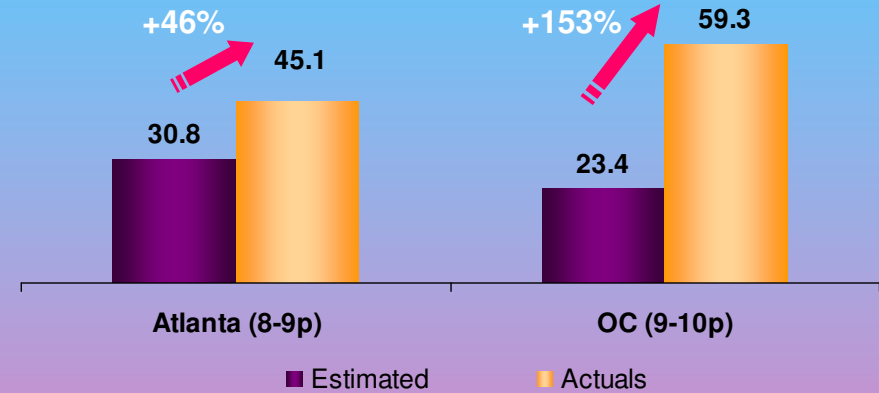

The Real Housewives Heat Up Slice's weekends!

From Orange County to Atlanta and New Jersey to New York, the Real Housewives are a guilty pleasure for W18-49!

Join in on the wild side of The Real Housewives of New Jersey. Marathon airs August 2nd from 8a-6p.

Real Housewives significantly over-delivers!

Slice Program Ranker	Program	Weekday	Start time	#Aired	W18-49 AMA(000)
1	REAL HOUSEWIVES/OCS.	21:00:00	8	59.3
2	MILLIONAIRE MATCHMKRSS	22:00:00	8	46.2
3	REAL HOUSEWIVES/OCS.	14:00:00	8	46.1
4	REAL HOUSEWIVES/ATLS.	20:00:00	8	45.1
5	TABS SALON TAKEOVERS.	17:00:00	8	41.7
6	PROJECT RUNWAYS.	22:00:00	4	40.9
7	PROJECT RUNWAYS.	15:00:00	4	33.9
8	REAL HOUSEWIVES/ATLS.	13:00:00	8	31.5
9	PARTY MAMASS.	23:00:00	4	30.7
10	REAL HOUSEWIVES/ATLS	17:00:00	4	29.1