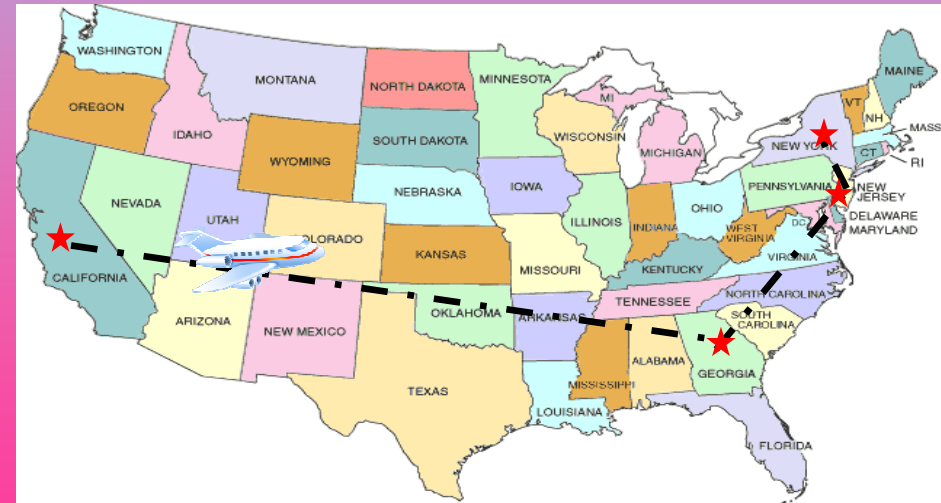

The Real Housewives Heat Up Slice's weekends!

From Orange County to Atlanta and New Jersey to New York, the Real Housewives are a guilty pleasure for W18-49!

Join in on the wild side of The Real Housewives of New Jersey. Marathon airs August 2nd from 8a-6p.

Real Housewives significantly over-delivers!

Slice Program Ranker	Program	Weekday	Start time	#Aired	W18-49 AMA(000)
1	REAL HOUSEWIVES/OCS.	21:00:00	8	59.3
2	MILLIONAIRE MATCHMKRSS	22:00:00	8	46.2
3	REAL HOUSEWIVES/OCS.	14:00:00	8	46.1
4	REAL HOUSEWIVES/ATLS.	20:00:00	8	45.1
5	TABS SALON TAKEOVERS.	17:00:00	8	41.7
6	PROJECT RUNWAYS.	22:00:00	4	40.9
7	PROJECT RUNWAYS.	15:00:00	4	33.9
8	REAL HOUSEWIVES/ATLS.	13:00:00	8	31.5
9	PARTY MAMASS.	23:00:00	4	30.7
10	REAL HOUSEWIVES/ATLS	17:00:00	4	29.1