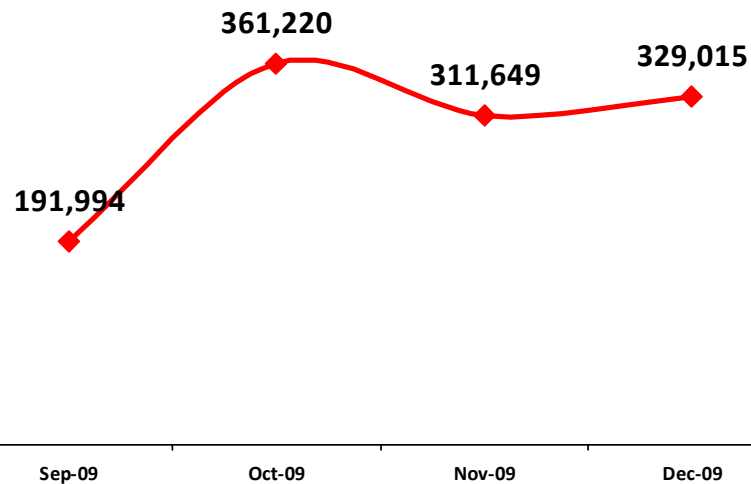

Survivor Samoa on GlobalTV.com

Average of 420 thousand video views per month.

Video Views

Page Views

Average of 335 thousand page views per month.