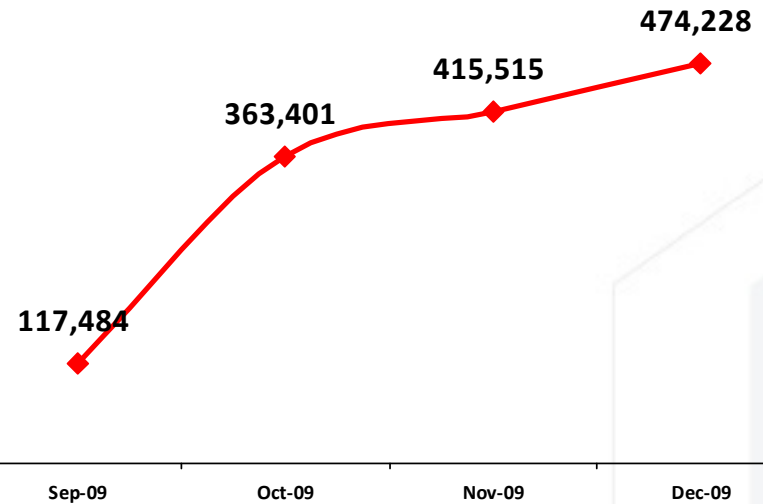

Survivor Samoa on GlobalTV.com

Average of 420 thousand video views per month.

Video Views

Page Views

Average of 335 thousand page views per month.