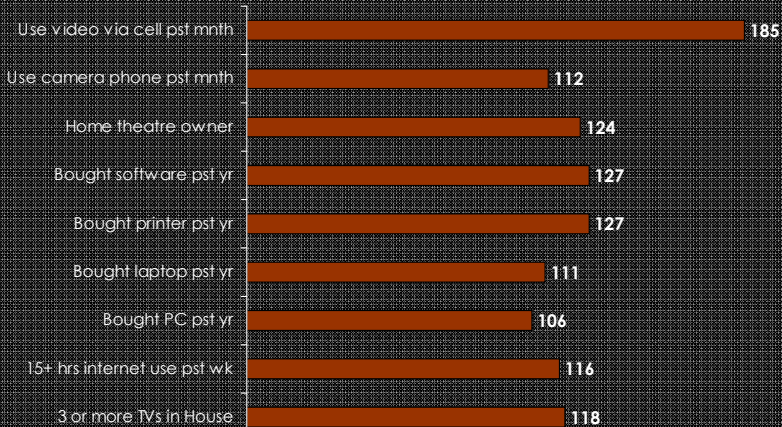

Showcase's newest original production SHATTERED is going into production, and **product integration** and **sponsorship opportunities** are available!

Get your brand into Showcase's newest **BIG BOLD** Series

Some of the available options are:

- Computers, cell phones, cameras (for the forensic teams)
- Detective cars (sedans and SUVs)

SHATTERED is a character-driven police procedural series with an original spin: "A Beautiful Mind" meets "The Shield". This 13 episode one-hour drama follows Kyle Loggins (Callum Keith Rennie), an ex-cop who suffers from multiple personality disorder. Each week, Kyle will tackle a wide range of crimes and mysteries with the help of his improbable squad of experts housed in his shattered mind.

### Showcase skews well with tech savvy viewers!

SHATTERED goes into production: late October – December 2009  
Airing on Showcase during Prime Time: Spring 2010

BBM Extended Diary Skews - Showcase vs. Total TV  
Mo-Su 6a-2a - Fall 2008 - Total Canada